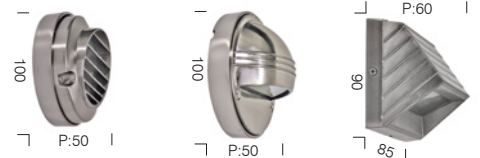

Obia

EXTERIOR WALL LAMP

LED
ENERGY
SAVING

Obia Eyelid exterior bunker
1.2w LED 240v

Obia Louvre exterior bunker
1.6w LED 240v

Obia Square exterior bunker
1.6w LED 240v

Colours: Brushed aluminium.