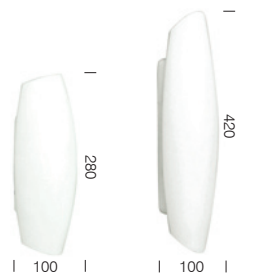

# Mako

WALL LAMP

**Mako wall lamp**  
60w E14

**Colours:** Opal Matt Glass.

# Berlin

WALL LAMP

**Berlin 28 wall lamp**  
1x60w B22

**Colours:** Opal Matt Glass.

**Berlin 42 wall lamp**  
2x60w B22