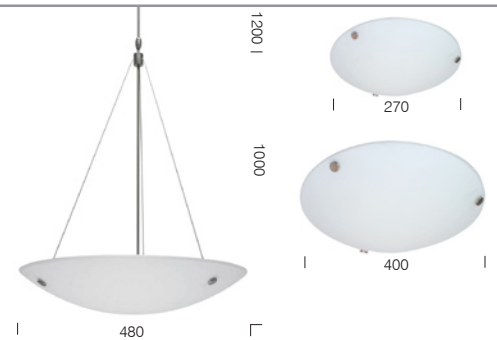

Lugano

PENDANT

The smooth lines of the lugano make a statement of the value of simple geometric designs. The opaline glass is accented by brushed nickel metal ware.

Lugano 48 pendant
1x200w 240v R7s

Lugano 27 oyster
60w E27

Lugano 40 oyster
2x60w E27

Colours: Nickel with opaline glass.