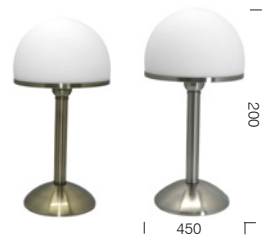

Dome

TOUCH TABLE LAMP

Dome table lamp
60w B22

Colours: Nickel or Antique Brass with opal matt glass.

Ohio

TOUCH TABLE LAMP

Ohio table lamp
60w B22

Colours: Antique Brass and Nickel with Opal matt glass.