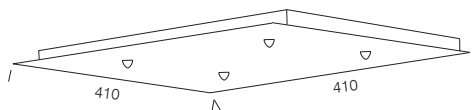

## PENDANT

Simple bottle shape glass pendant in a gloss finish. Available with optional 3 or 4 point mounting plate.

**Delphi 1 pendant**  
60watt B22

**Colours:** Chrome with amber, opal or red glass.

Delphi 4 mounting plate