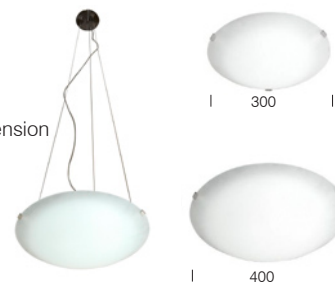

Club

OYSTER AND WALL LAMP

Club oyster 30
75w E27

Club oyster 40
2x75w E27

Club wall Lamp
60w E27

Optional:
Brake round suspension

Colours: Nickel with opaline glass.

Peri

OYSTER

Peri oyster 30
1x75w E27

Peri oyster 40
2x75w E27

Optional:
Brake round suspension

Colours: Nickel with Opaline glass.