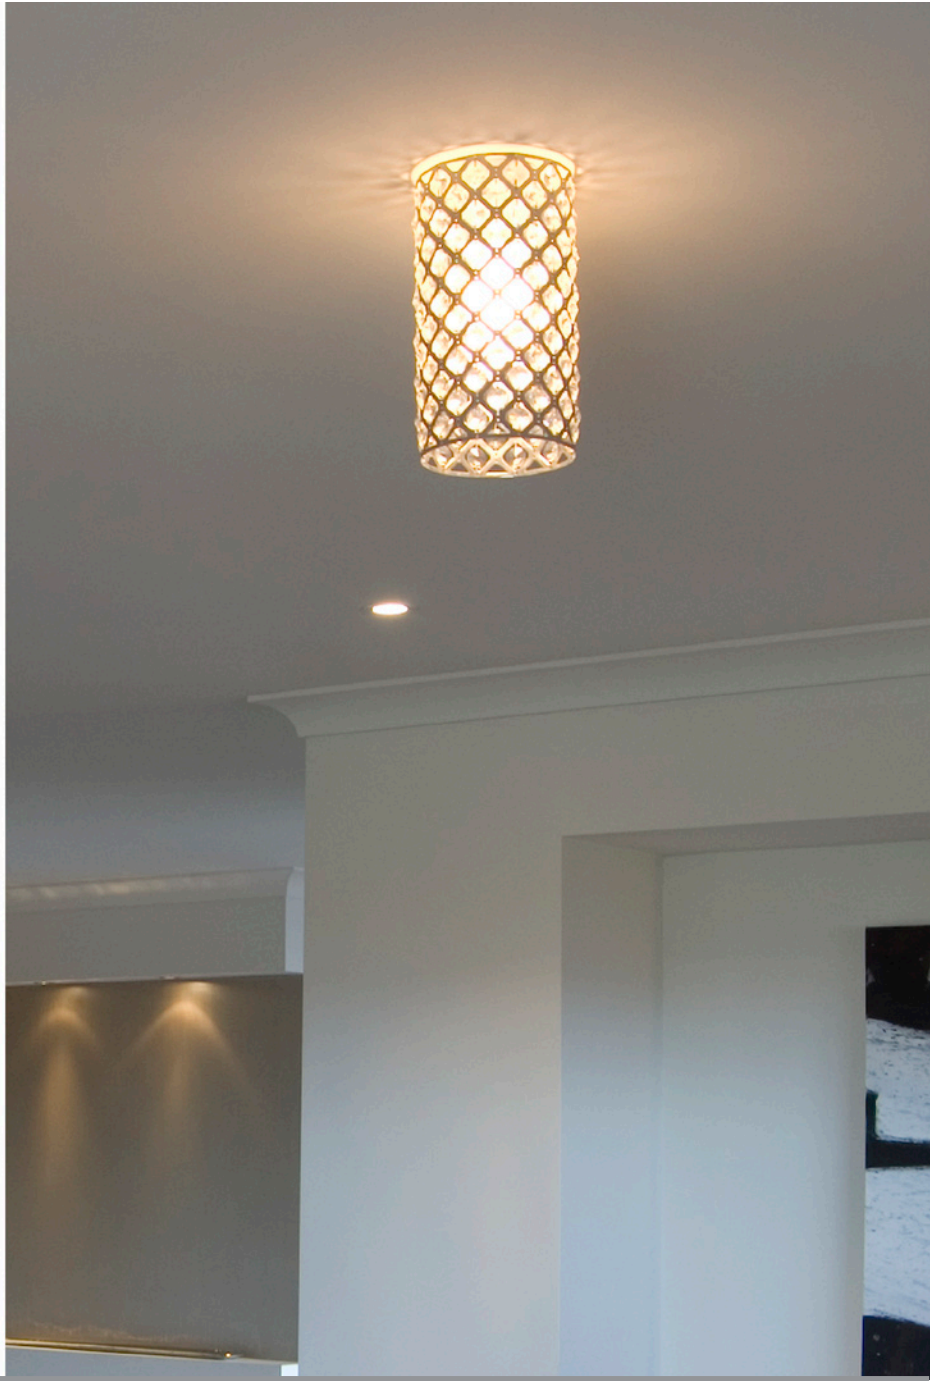

Capella

BATTEN FIX & TABLE LAMP

Capella Batten fix
60w B22 Max

Capella table lamp
60w B22 Max

Colours: Chrome with Clear Glass.