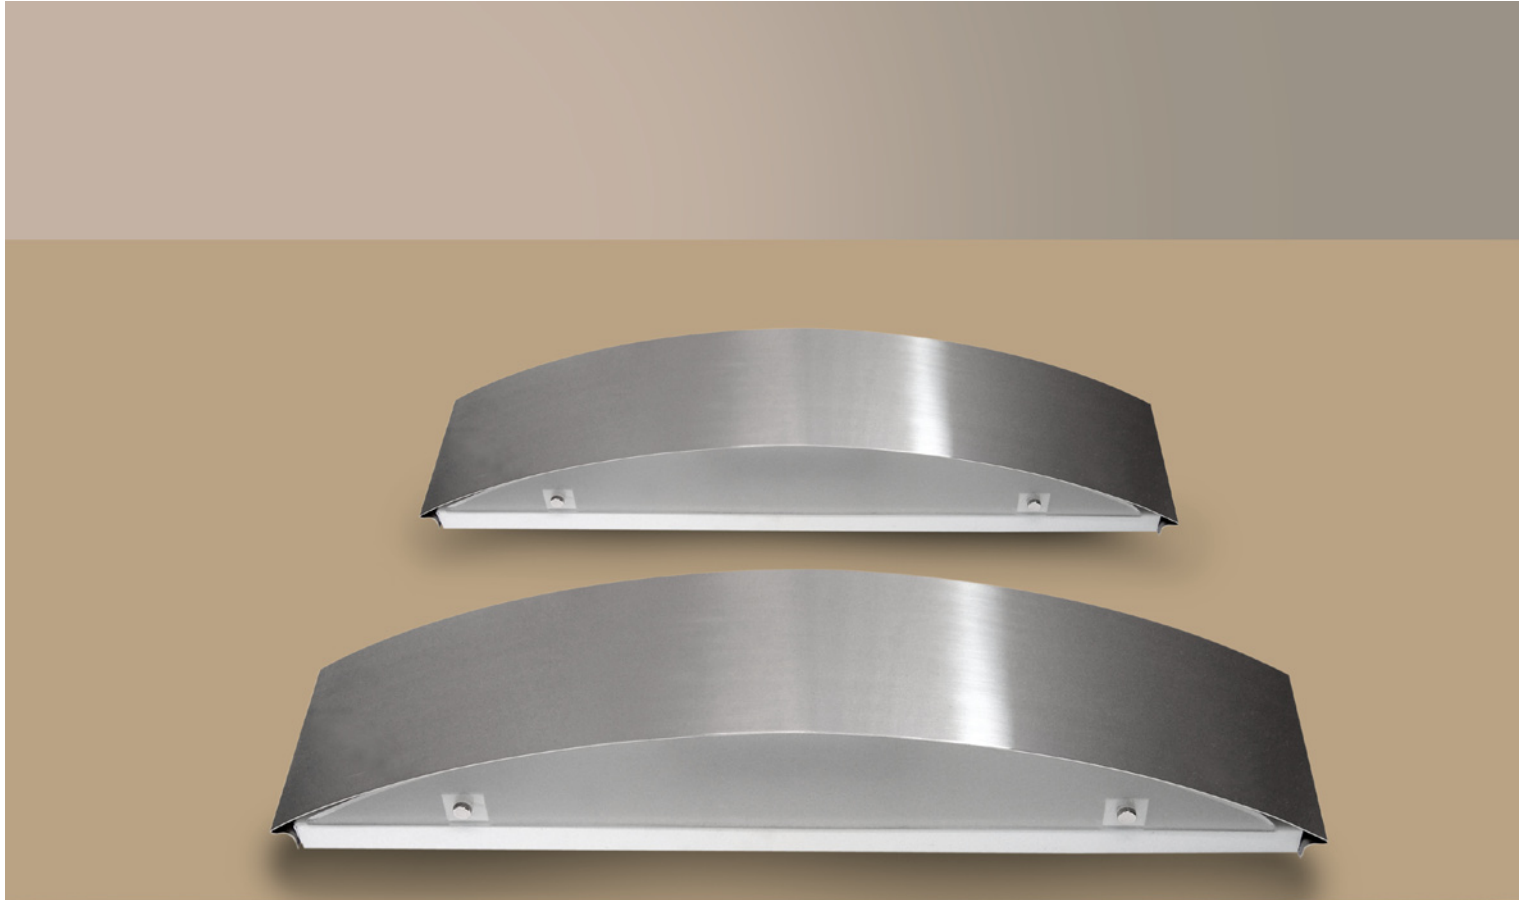

Bridge

WALL LAMP

Bridge 30 wall lamp
1x100w R7s 240v
Halogen

Bridge 45 wall lamp
1x150w R7s 240v
Halogen

Colours: Nickel & frost.