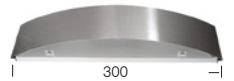

Bridge

WALL LAMP

Bridge 30 wall lamp
1x100w R7s 240v
Halogen

Bridge 45 wall lamp
1x150w R7s 240v
Halogen

Colours: Nickel & frost.