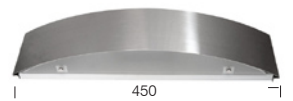

Bridge

WALL LAMP

Bridge 30 wall lamp
1x100w R7s 240v
Halogen

Bridge 45 wall lamp
1x150w R7s 240v
Halogen

Colours: Nickel & frost.