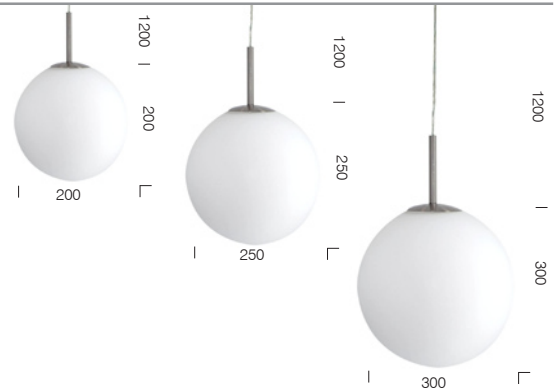

Bally

PENDANT

Simple, timeless and a familiar focal point. The simple sphere provides an even ambient glow suitable for any décor.

Bally pendant 8
1x60w 240v GLS E27

Bally pendant 10
1x75w 240v GLS E27

Bally pendant 12
1x100w 240v GLS E27

Colours: Nickel metal wire with opal matt glass.